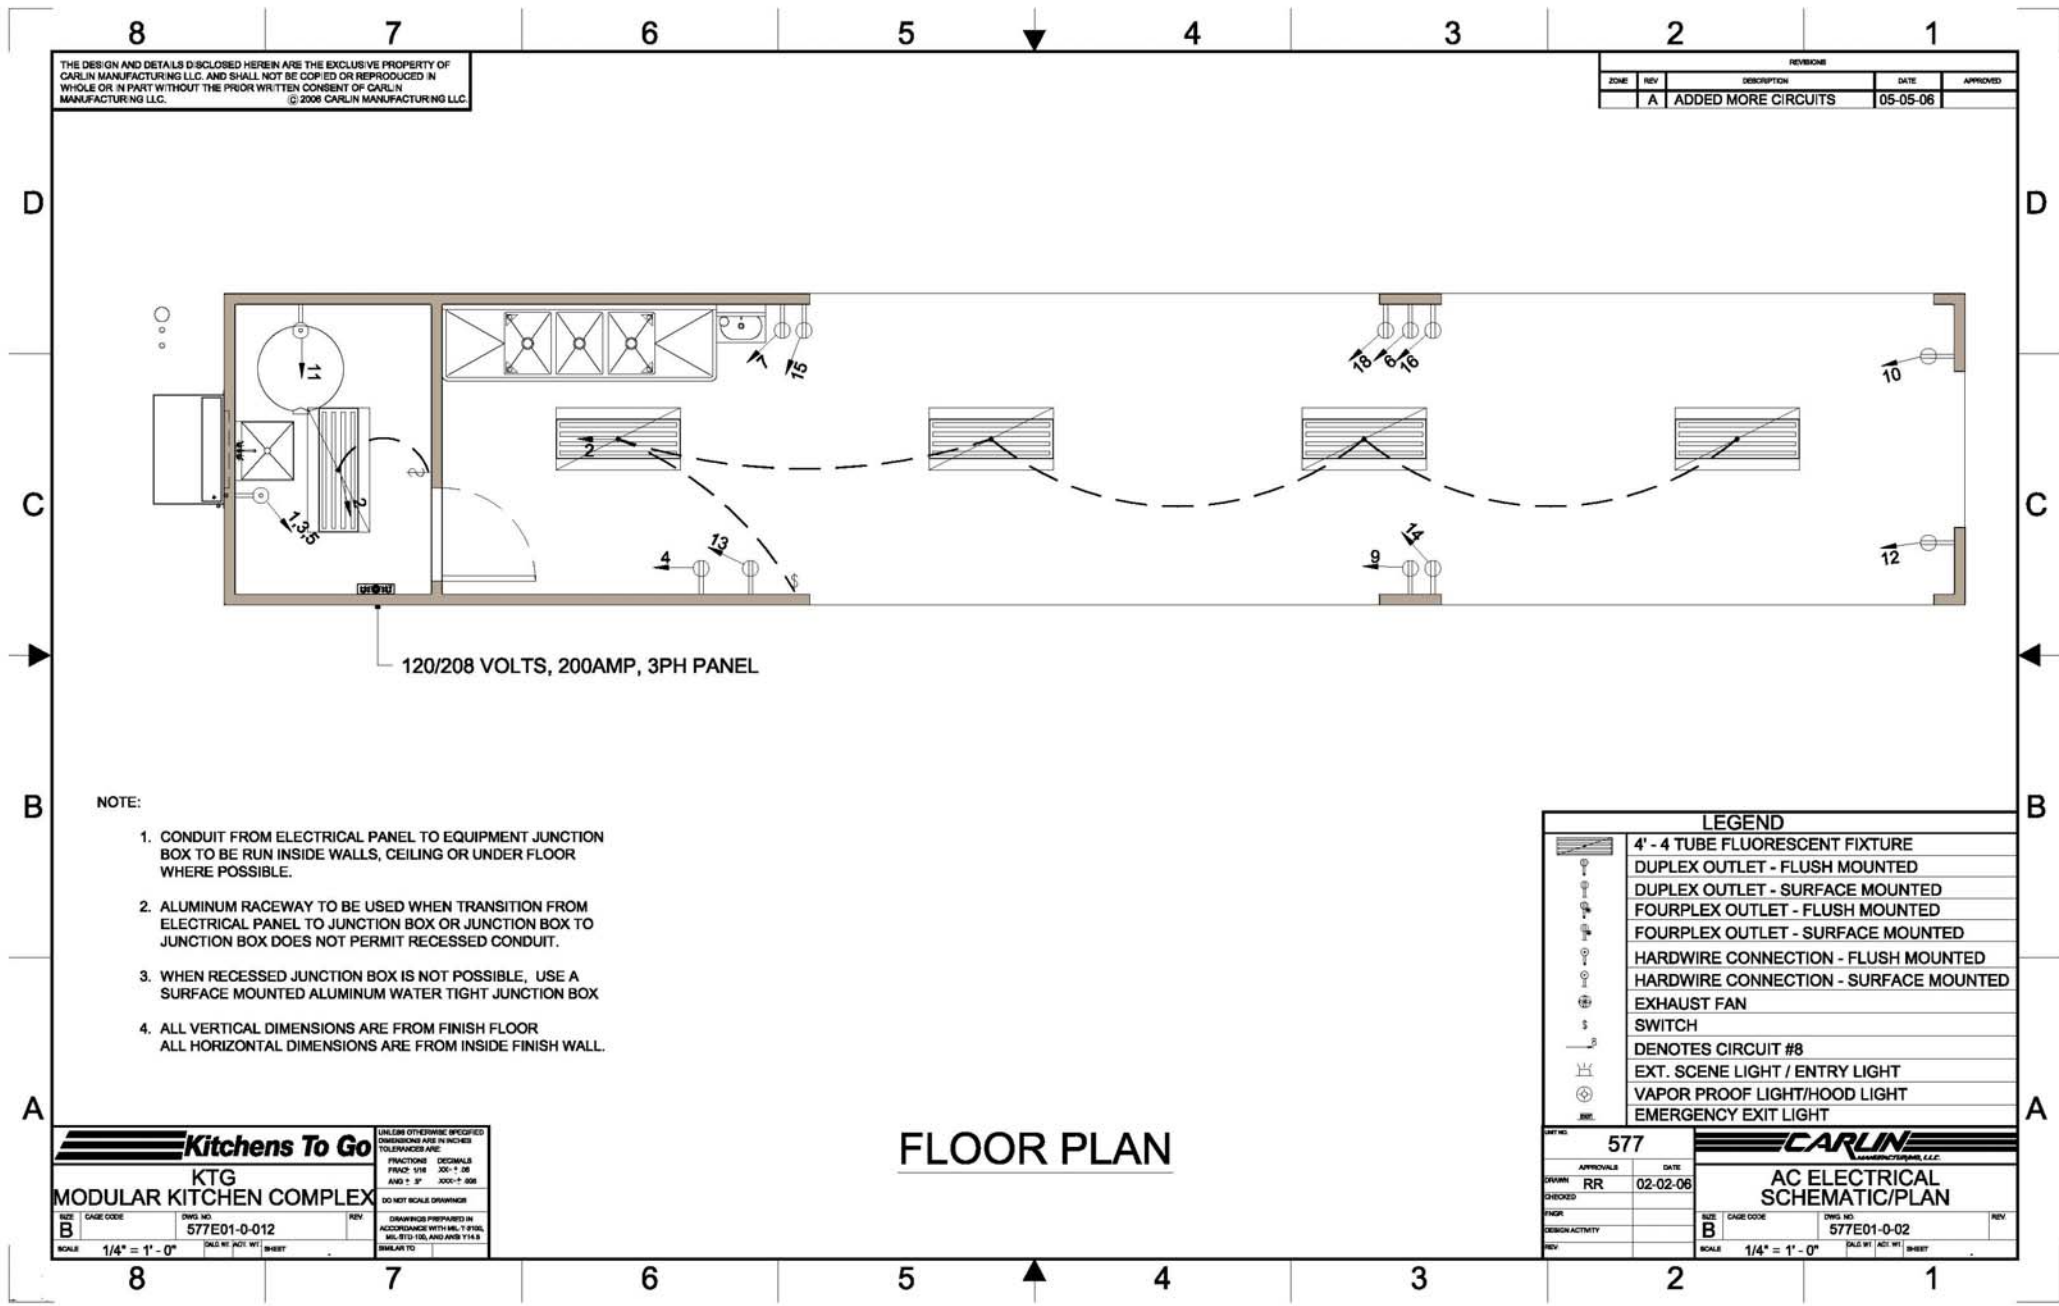

Please Note: This drawing shows a typical configuration of equipment and does not necessarily show the equipment currently installed in the unit. Verify the specific equipment currently in the unit with a KTG representative.

REVISIONS				
ZONE	REV	DESCRIPTION	DATE	APPROVED
	A	ADDED MORE CIRCUITS	05-05-06	

120/208 VOLTS, 200AMP, 3PH PANEL

NOTE:

1. CONDUIT FROM ELECTRICAL PANEL TO EQUIPMENT JUNCTION BOX TO BE RUN INSIDE WALLS, CEILING OR UNDER FLOOR WHERE POSSIBLE.
2. ALUMINUM RACEWAY TO BE USED WHEN TRANSITION FROM ELECTRICAL PANEL TO JUNCTION BOX OR JUNCTION BOX TO JUNCTION BOX DOES NOT PERMIT RECESSED CONDUIT.
3. WHEN RECESSED JUNCTION BOX IS NOT POSSIBLE, USE A SURFACE MOUNTED ALUMINUM WATER TIGHT JUNCTION BOX
4. ALL VERTICAL DIMENSIONS ARE FROM FINISH FLOOR
  ALL HORIZONTAL DIMENSIONS ARE FROM INSIDE FINISH WALL.

LEGEND	
	4' - 4 TUBE FLUORESCENT FIXTURE
	DUPLEX OUTLET - FLUSH MOUNTED
	DUPLEX OUTLET - SURFACE MOUNTED
	FOURPLEX OUTLET - FLUSH MOUNTED
	FOURPLEX OUTLET - SURFACE MOUNTED
	HARDWIRE CONNECTION - FLUSH MOUNTED
	HARDWIRE CONNECTION - SURFACE MOUNTED
	EXHAUST FAN
	SWITCH
	DENOTES CIRCUIT #8
	EXT. SCENE LIGHT / ENTRY LIGHT
	VAPOR PROOF LIGHT/HOOD LIGHT
	EMERGENCY EXIT LIGHT

FLOOR PLAN