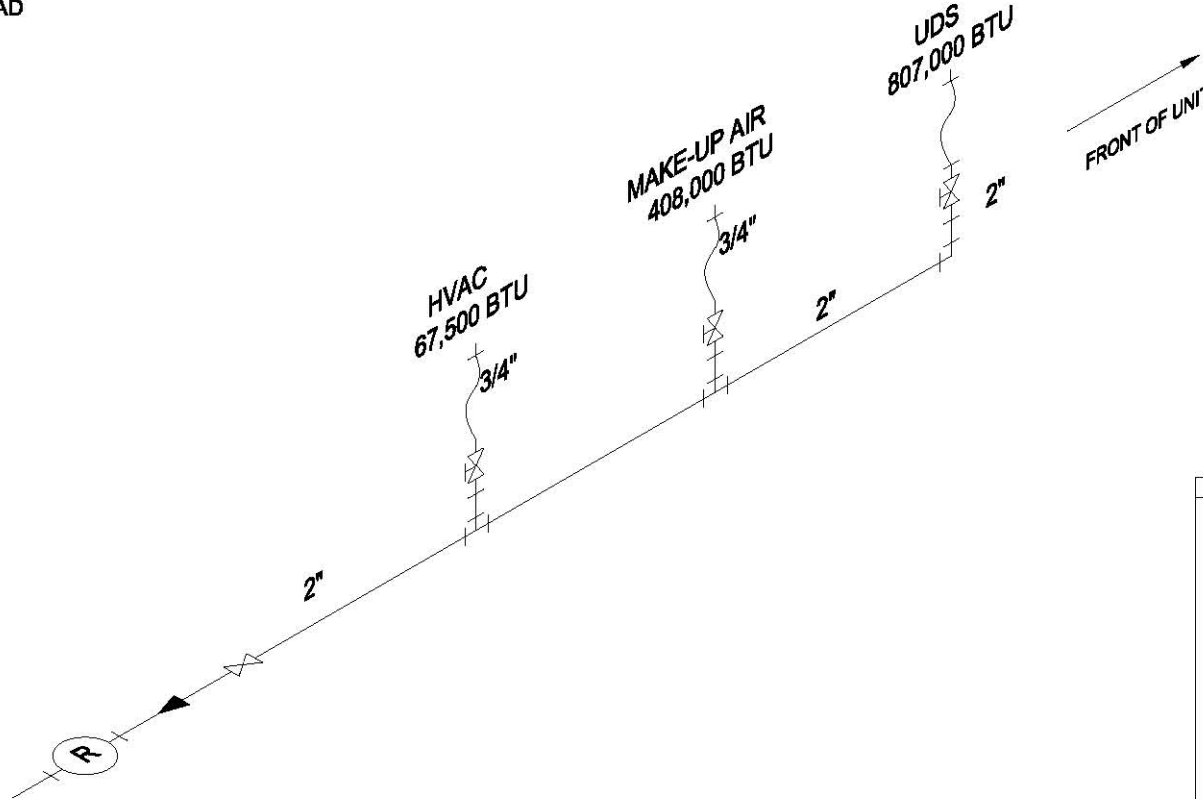

Please note: This drawing shows a typical configuration of equipment and does not necessarily show the equipment currently installed in the unit. Verify the specific equipment currently in the unit with a KTG representative.

8 7 6 5 4 3 2 1

REVISIONS				
ZONE	REV	DESCRIPTION	DATE	APPROVED

1. **NOTES:**
1. GAS LINES SHALL BE IN BLACK STEEL PIPE, SCHEDULE 40, UNLESS OTHERWISE SPECIFIED.
  2. GAS LINES SHALL BE SUPPORTED WITH PIPE STRAPS TO WITHSTAND ON AND OFF-ROAD CONDITIONS.

SYMBOL	DESCRIPTION
	VALVE, GAS
	TEE
	90° ELBOW
	REGULATOR
	FLEX TUBING ASSEMBLY
	SOLENOID VALVE
	HYDRASTATIC RELIEF